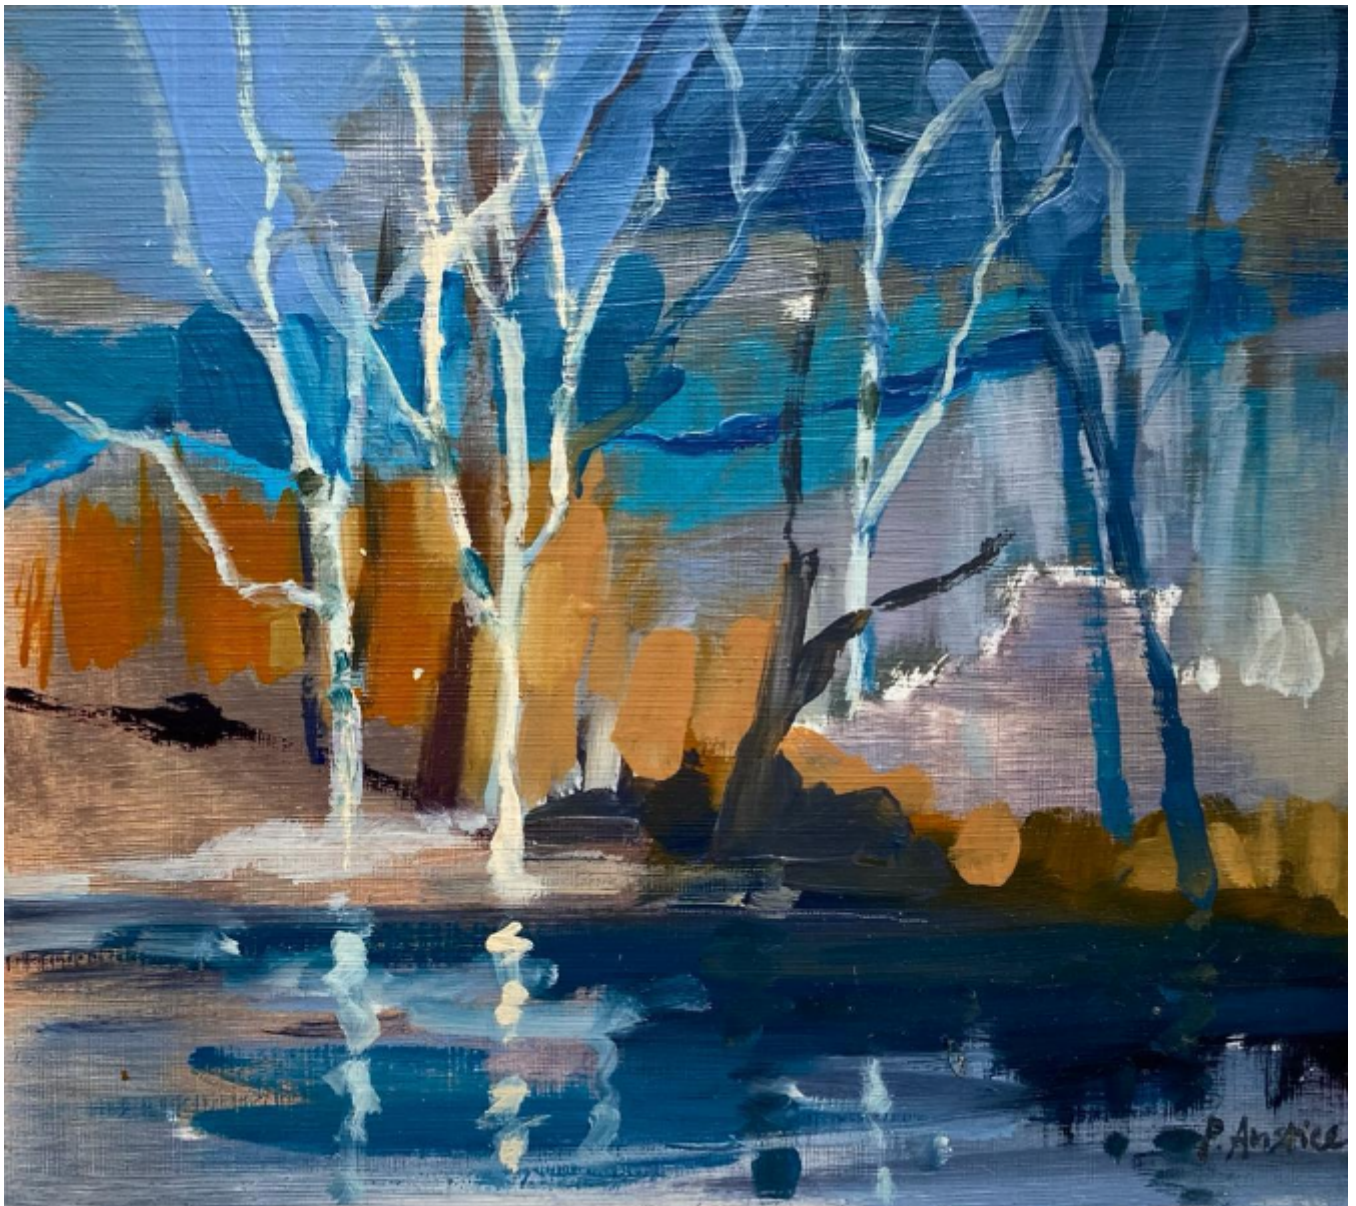

PENNY ANSTICE Blue Reflections

Penelope Anstice

Sold

REF: 1546

Height: 15 cm (5.9")

Width: 17 cm (6.7")

## Description

PENNY ANSTICE  
Blue Reflections

Oil on board  
Signed lower right  
15 x 17 cm