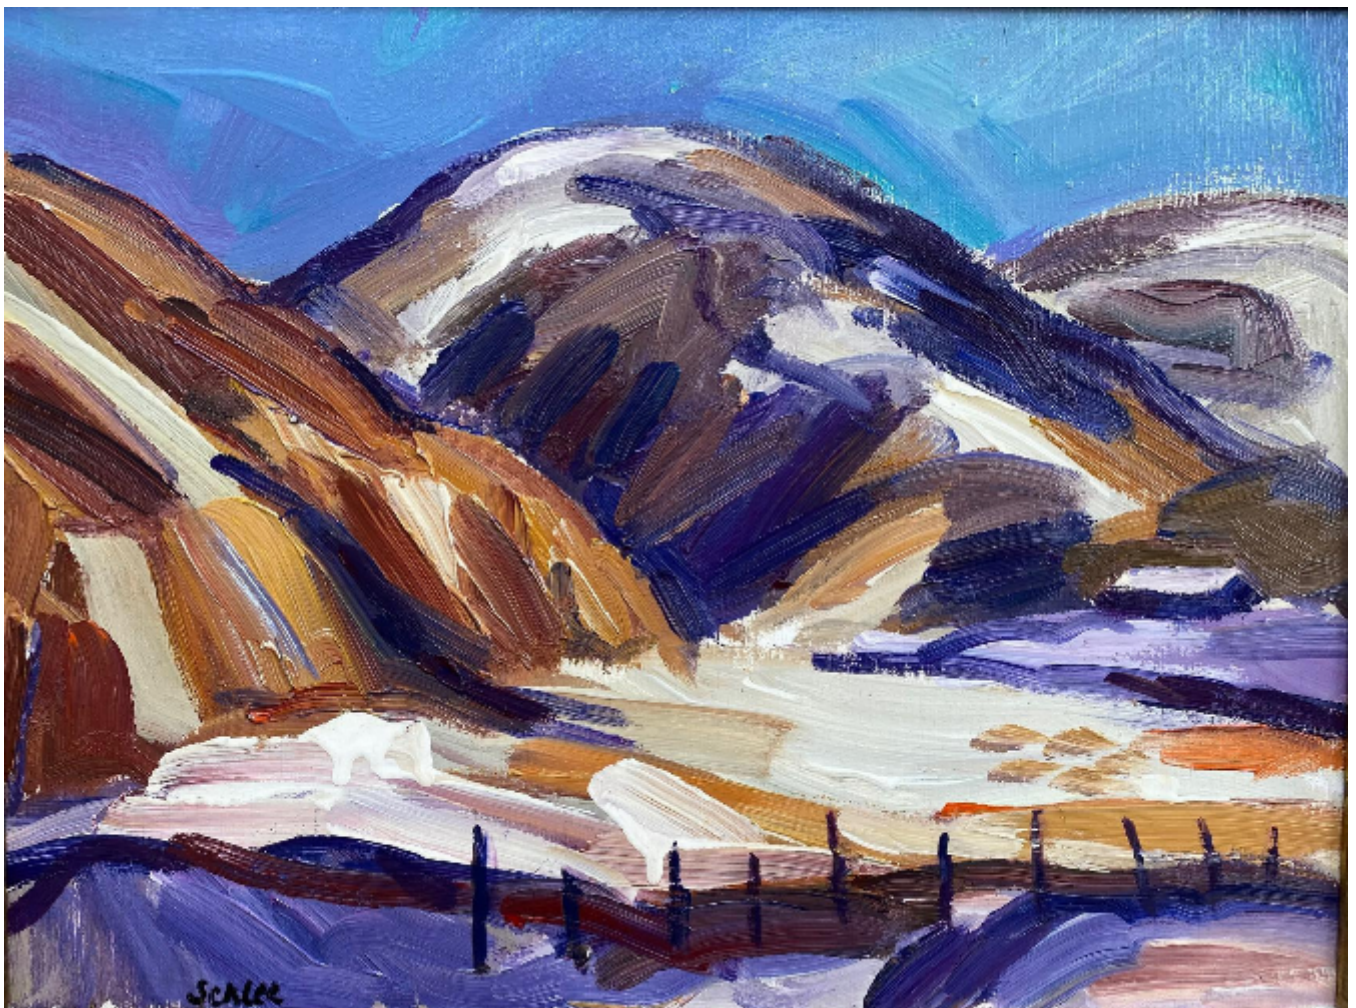

NICK SCHLEE Borders Landscape

Nick Schlee

Sold

REF: 1579

Height: 29 cm (11.4")

Width: 39 cm (15.4")

## Description

NICK SCHLEE  
Borders Landscape

Signed lower left  
oil on canvas