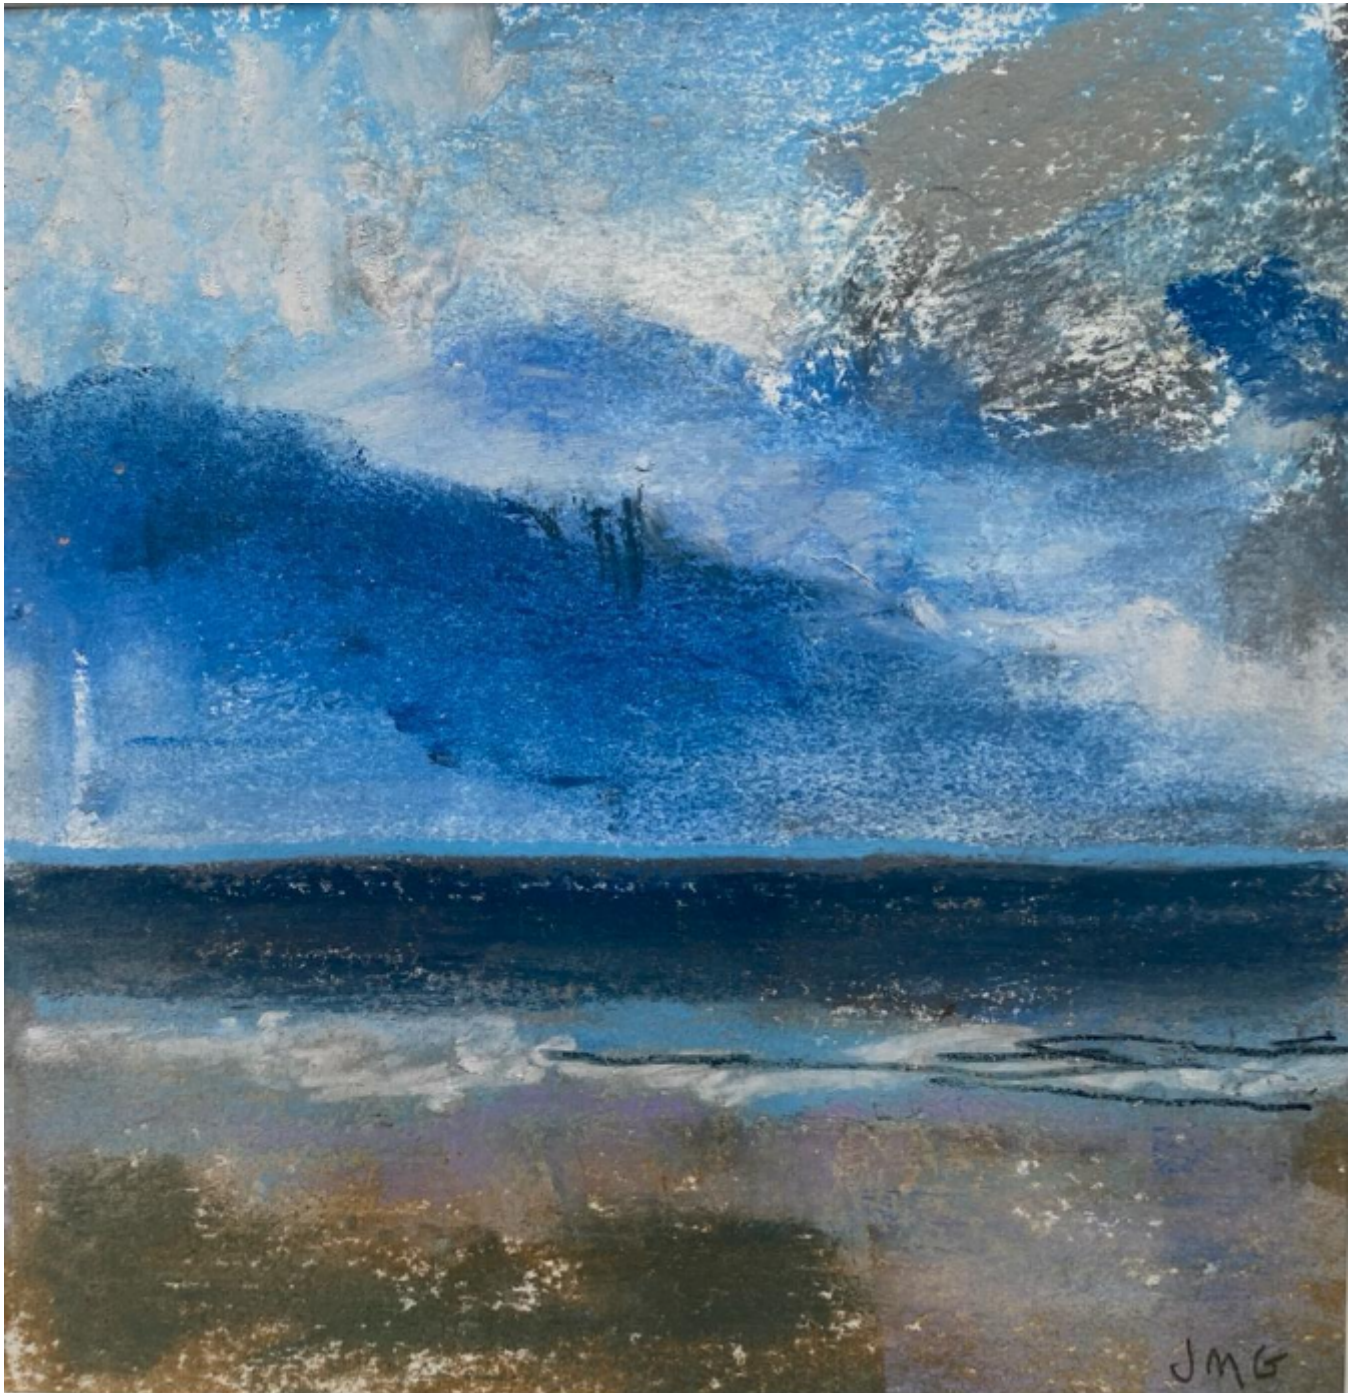

JESSICA GALE Beach and Clouds I

Jessica Gale

Sold

REF: 1511

Height: 14 cm (5.5")

Width: 14 cm (5.5")

Framed Height: 32 cm (12.6")

Framed Width: 32 cm (12.6")

Description

JESSICA GALE
Beach and Clouds I

Oil pastel on paper
Signed lower right

Unframed 14 x 14 cm
Framed 32 x 32 cm