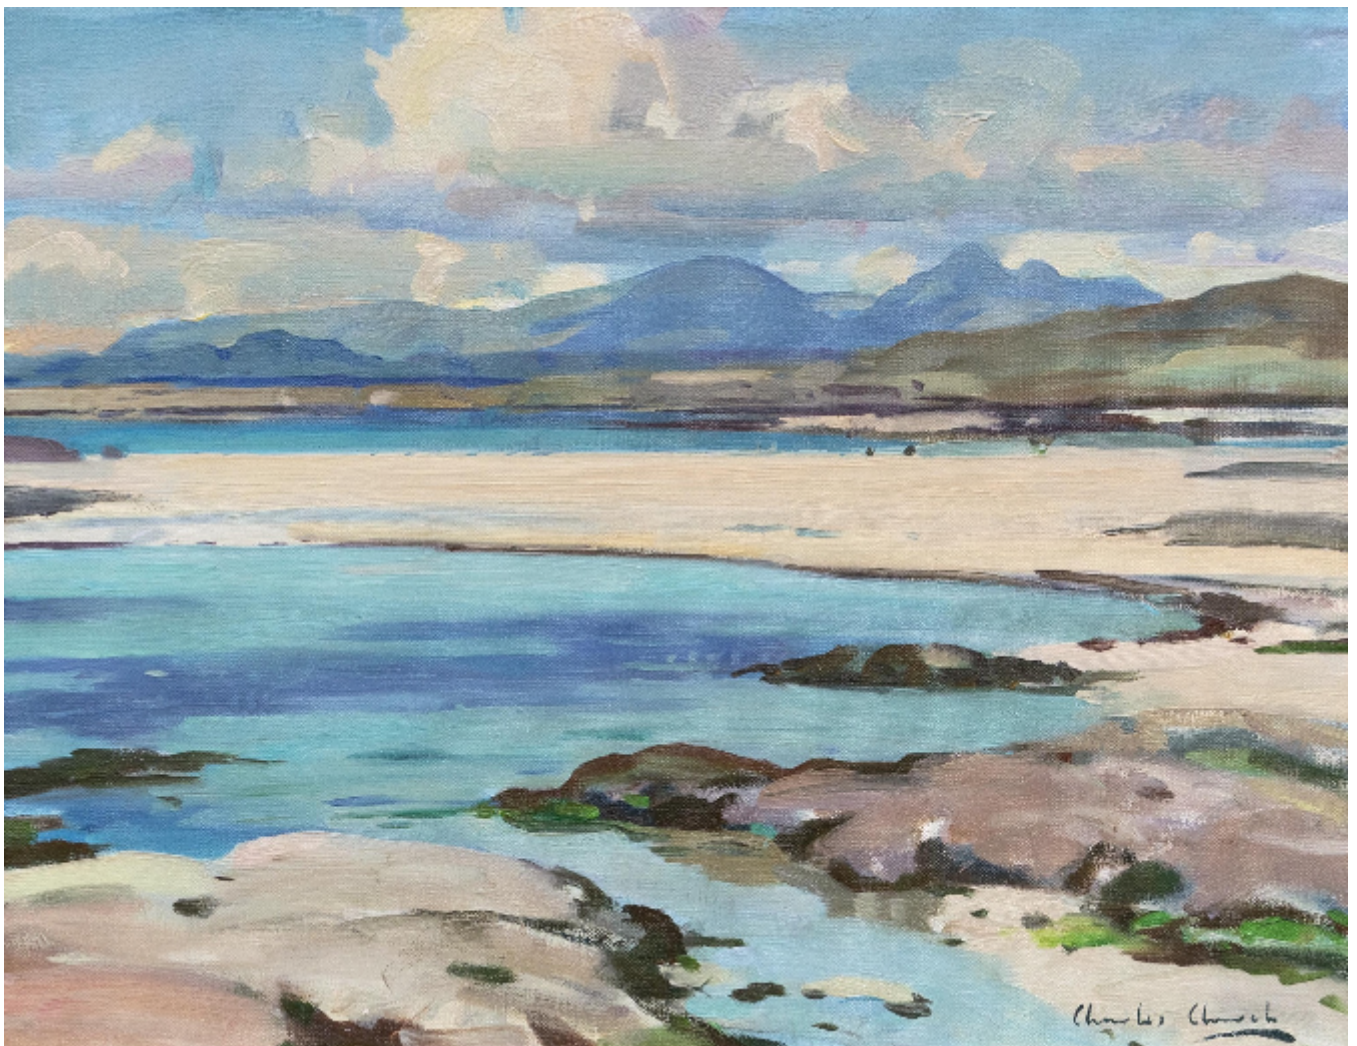

CHARLES CHURCH Sanna Bay  
Charles Church

Sold

REF: 1846

Height: 35.55 cm (14")

Width: 45.7 cm (18")

## Description

CHARLES CHURCH  
Sanna Bay

Oil on canvas  
Signed lower right  
Framed: 49 x 58 cm

£6500