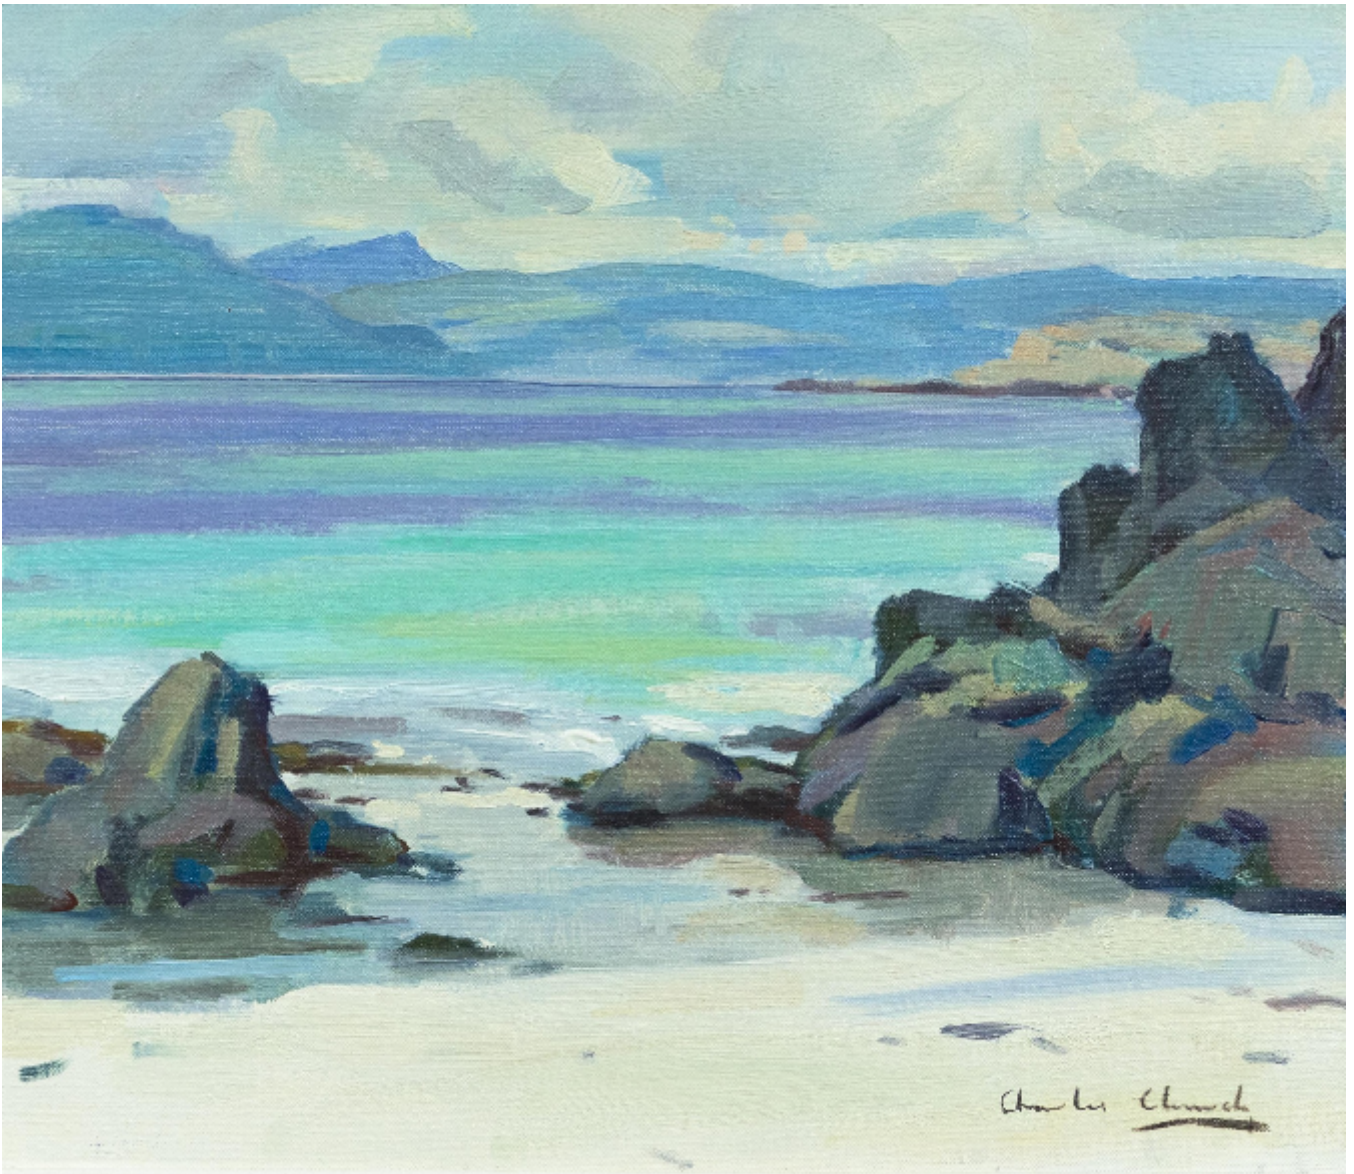

CHARLES CHURCH North End, Iona to Mull
Charles Church

Sold

REF: 1845

Height: 30.47 cm (12")

Width: 35.55 cm (14")

Description

CHARLES CHURCH
North End, Iona to Mull

Oil on canvas
Signed lower right
£3,650