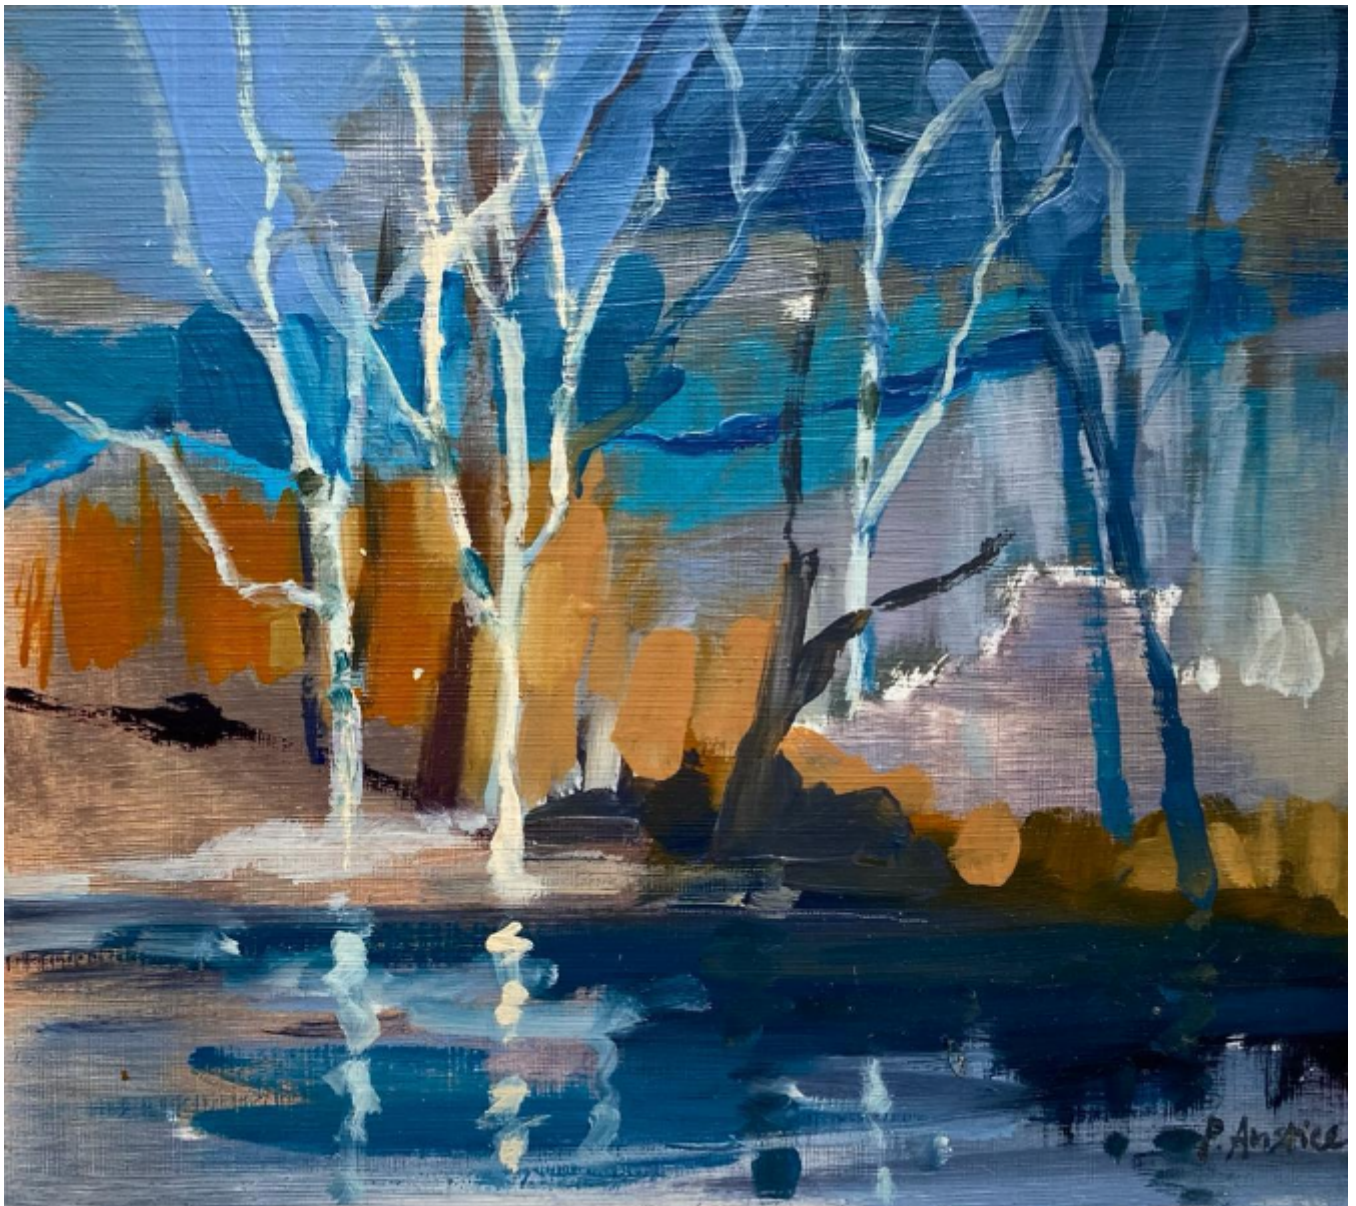

PENNY ANSTICE Blue Reflections

Penelope Anstice

Sold

REF: 1546

Height: 15 cm (5.9")

Width: 17 cm (6.7")

Description

PENNY ANSTICE
Blue Reflections

Oil on board
Signed lower right
15 x 17 cm