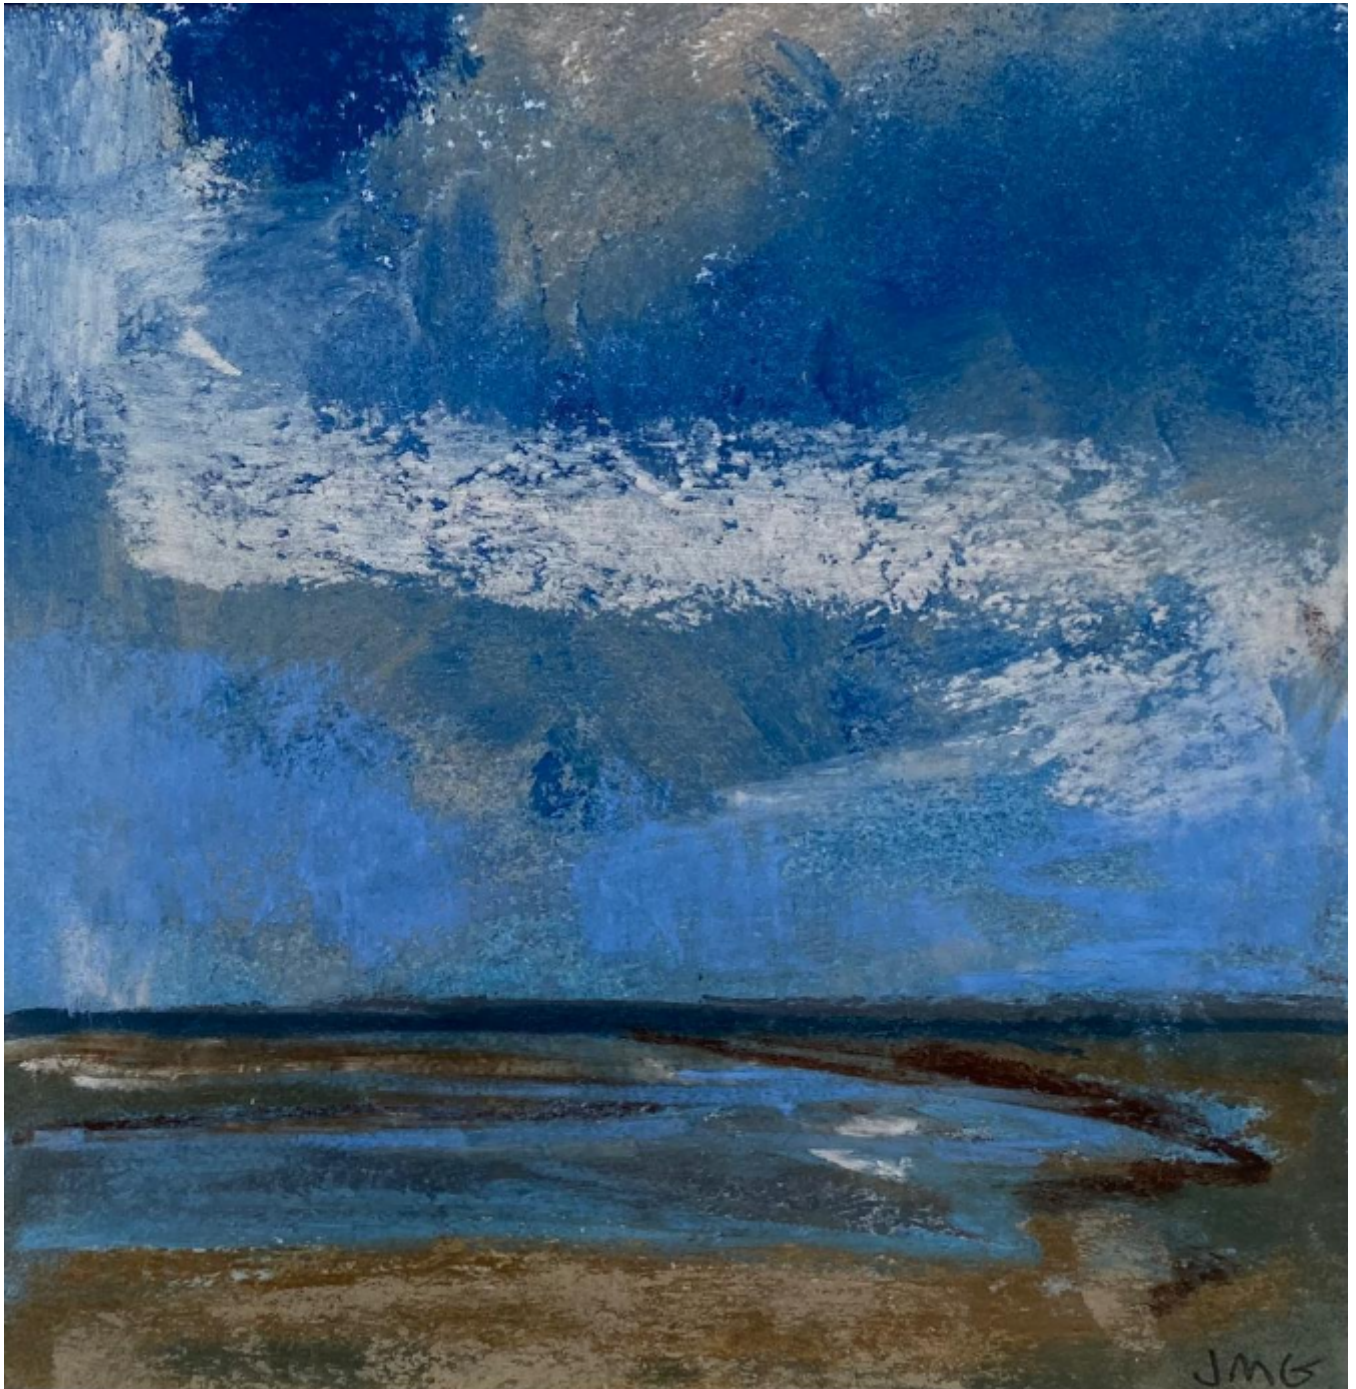

JESSICA GALE Beach and Clouds II

Jessica Gale

£480

REF: 1512

Height: 14 cm (5.5")

Width: 14 cm (5.5")

Framed Height: 32 cm (12.6")

Framed Width: 32 cm (12.6")

## Description

JESSICA GALE  
Beach and Clouds II

Oil pastel on paper  
Signed lower right

Unframed 14 x 14 cm  
Framed 32 x 32 cm